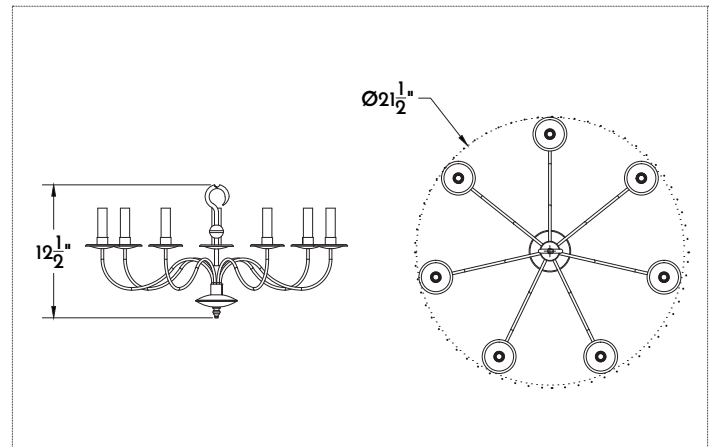

Shown with an Aged Tin finish.

SPECIFICATIONS

- All sizes UL listed for Damp/Dry location;
- Candelabra (E12), 60 watt max**

Small

- 21.5" wide x 12.5" high
- Seven Arms

Medium

- 28" wide x 15.5" high
- Eight Arms

Large

- 32" wide x 17.75" high
- Ten Arms

Extra Large

- 41" wide x 22.75" high
- Ten Arms

Materials

- Tin*

Finishes

- Aged Tin*

Shown with small dimensions.

*Interior use only.

**Filament LED (2-6 watt) bulbs strongly recommended with optional wax sleeves.