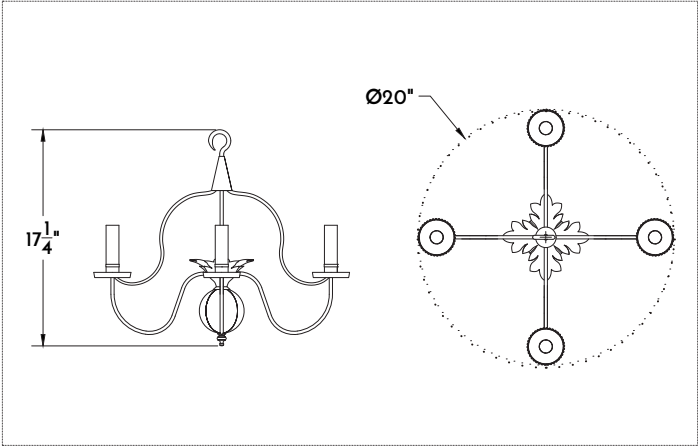

Available with Yellow or White Gold leaf.

Shown with an Aged Tin finish, Pitch Black paint & Yellow Gold leaf.

SPECIFICATIONS

- All sizes UL listed for Damp/Dry location;
- Candelabra (E12), 60 watt max**

Small

- 36" wide x 23.5" high
- Sixteen Arms

Large

- 40.5" wide x 28.5" high
- Sixteen Arms

Materials

- Tin*
- Wood*

Finishes

- Aged Tin*
- Hand-painted / Gilded*

Shown with small dimensions.

*Interior use only.

**Filament LED (2-6 watt) bulbs strongly recommended with optional wax sleeves.