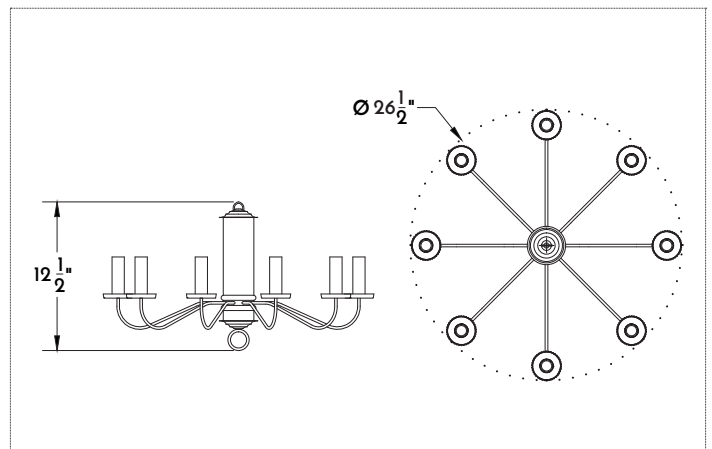

Finishes

- Aged Tin*

*Interior use only.

**Filament LED (2-6 watt) bulbs strongly recommended with optional wax sleeves.