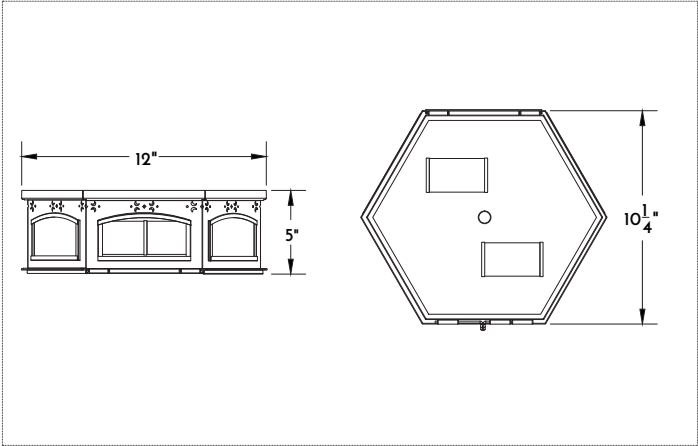

Finishes

- Natural, Bronzed, Oxidized or Leaded Copper
- Aged Tin*

Shown with small dimensions.

*Interior use only, non-standard item - extended delivery may apply.