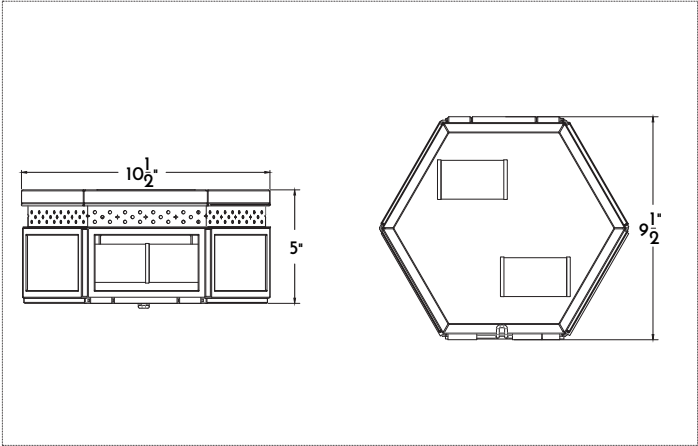

Rectangular Window Ceiling Light

This hexagonal ceiling light features rectangular windows and decorative punchwork.

Also available with Seeded, Frosted or Restoration glass.

Shown with an Aged Tin finish.

SPECIFICATIONS

- UL listed for Damp/Dry location

One Size

- 10.5" wide x 9.5" deep x 5" high
- Two Standard (E26), 40 watt max

Materials

- Copper
- Tin*

Finishes

- Natural, Bronzed, Oxidized or Leaded Copper
- Aged Tin*