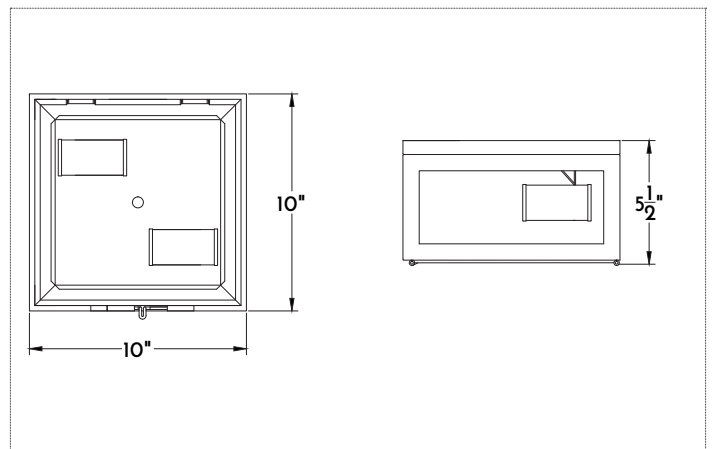

SPECIFICATIONS

- UL listed for Damp/Dry location

One Size

- 10" wide x 10" deep x 5.5" high
- Two Standard (E26), 40 watt max

Materials

- Copper
- Tin*

Finishes

- Natural, Bronzed, Oxidized or Leaded Copper
- Aged Tin*